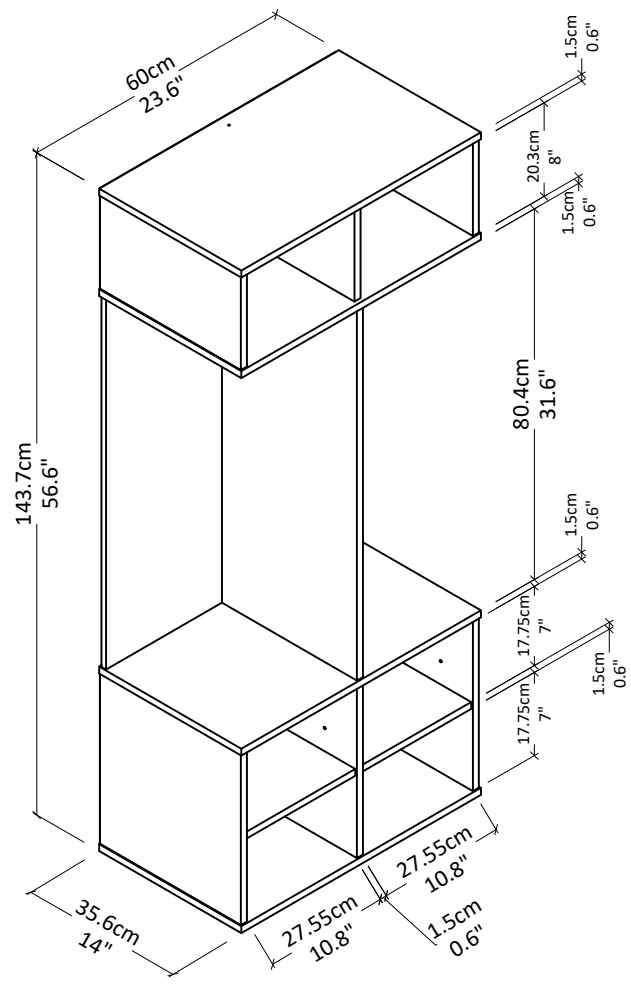

7027xxxCOM- 6 CUBE TALL ENTRY STORAGE.

Finish: White-Gray

Overall Product Size:
 23.6"W x 14"D x 56.6"H
 60.0cm W x 35.6cm D x 143.7cmH

Wood breakdown: 95%
 Total storage: 10.8 cubit feet

Maximum Weight Capacities
 Unit Weight: 55.8 lbs. (25.3 Kgs)