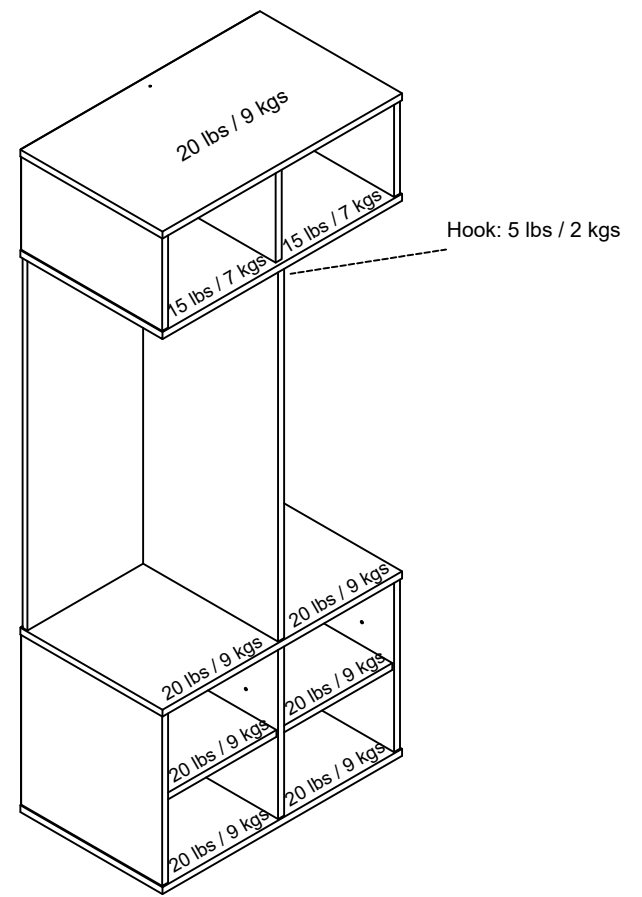

7027xxxCOM- 6 CUBE TALL ENTRY STORAGE.

Finish: White-Gray

Overall Product Size:
 23.6"W x 14"D x 56.6"H
 60.0cm W x 35.6cm D x 143.7cmH

Wood breakdown: 95%
 Total storage: 10.8 cubit feet

Maximum Weight Capacities
 Unit Weight: 55.8 lbs. (25.3 Kgs)